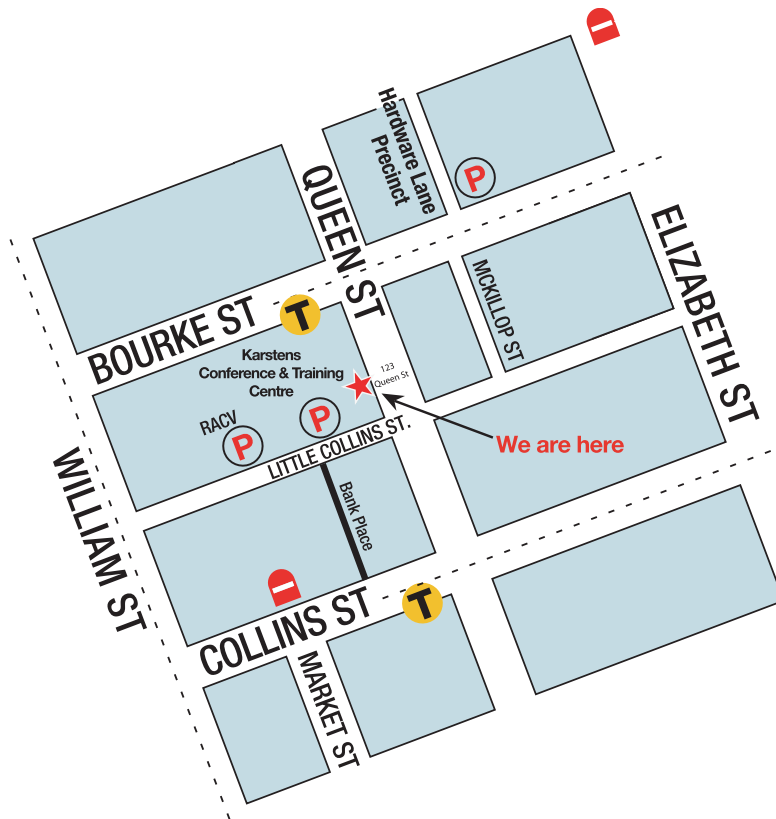

Transport & Parking

Karstens at CQ

123 Queen Street
Melbourne Vic 3000

t. 03 86012712

f. 03 86012711

e. info@karstensatcq.com.au

w. www.karstensatcq.com.au

Parking

An underground car park is located in the building. Entrance is from Little Collins Street. Hourly or daily rate applies. The carpark is managed by Secure Parking. **Tel (03) 9613 0000**

Tram

Numerous trams connect to the city, trams 31,109 and 112 travel along Collins Street, the closest tram stop is on the corner of Queen and Collins Street. Trams 86, 95 and 112 travel along Bourke Street, the closest tram stop is on the corner of Bourke and Queen Street. For more information visit www.metlinkmelbourne.com.au

Train

Catch any service into the city, the closest station to 123 Queen Street is Flinders Street Station. Take the Flinders Street exit and turn right into Elizabeth Street. Walk along Elizabeth Street, cross Collins Street and turn left into Little Collins Street. For more information visit www.metlinkmelbourne.com.au

Interstate and Regional Trains

Disembark at Southern Cross Station and take tram 86, 95 or 112 along Bourke Street. The closest tram stop is on the corner of Bourke and Queen Street. For more information visit www.vline.com.au